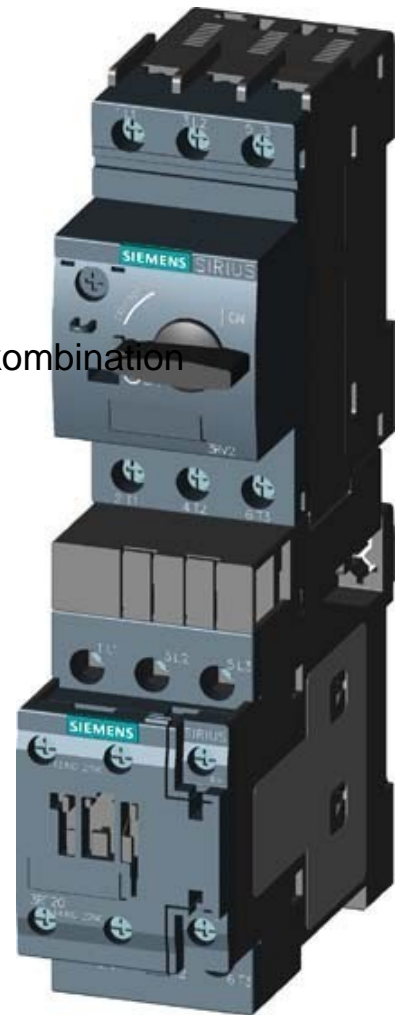

## Motor starter combination Direct starter 3RA21100FH151BB4

### Allgemeine Informationen

Products_Model	ET0785393
EAN	4011209796201
Producer	Siemens Indus.Sector
Producer-Model	3RA21100FH151BB4
Producer-Typ	3RA2110-0FH15-1BB4
min. Order	
Class	Motorstarter/Motorstarterkombination

[Motor starter combination Direct starter 3RA21100FH151BB4 online kaufen](#)